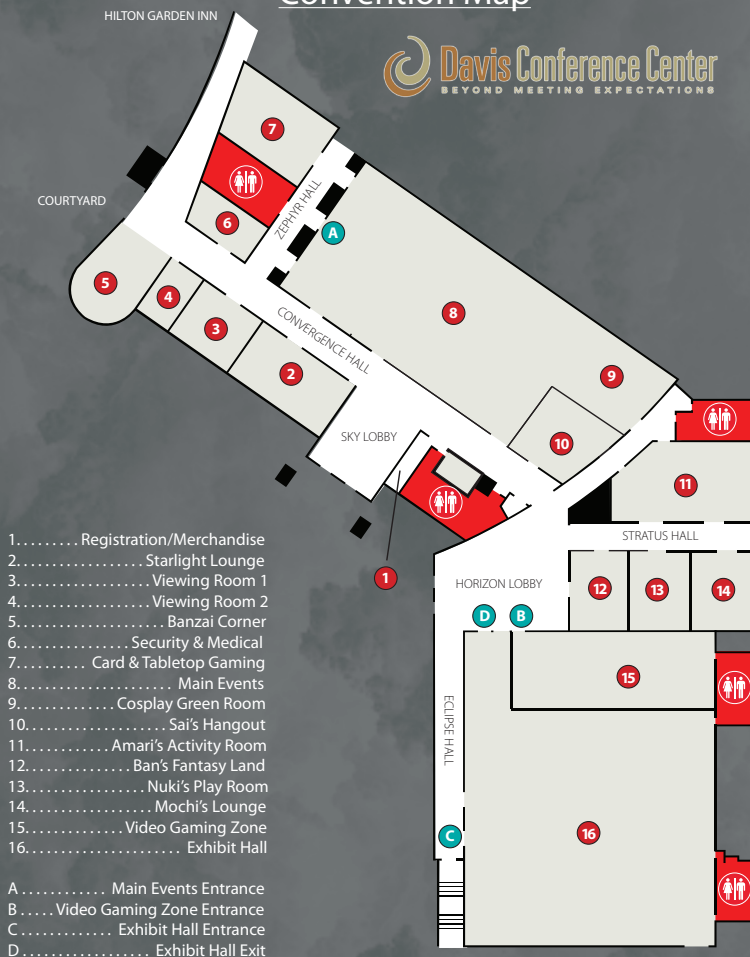

Security Services:

- Lost Person Assistance
- Attendee Complaints
- Medical Assistance

Convention Map

Davis Conference Center
BEYOND MEETING EXPECTATIONS

Friday Schedule

Time	Grand Ballroom	Cirrus Atrium	Stratus 5/6	Stratus 7	Stratus 8	Stratus 9	Meridian D	Twilight 1/2	Hallway Happenings			Outside	Time					
	Main Events	Banzai Corner	Amari's Activity Room	Mochi's Lounge	Nuki's Play Room	Ban's Fantasy Land	Sai's Hangout	Starlight Lounge	Repair Station	Check In Table	Photo Booth	Tent						
7:30 AM	Setup	Setup	Setup	Setup	Setup	Setup	Setup	Setup	Setup	Setup	Setup	Setup	7:30 AM					
8:00 AM		Banzai Activity Lounge**											Writing Tie-In Fiction	Stage Fright & YOU!!	Karaoke**	Cosplay Sewing 101	Creating Fun & Interesting D&D Characters	Laser Tag**
8:30 AM			Secondhand Sale**	Make and Take Kitty & Bunny Ears**	Iron Fan Art	Coloring**	Are you Smarter than a Myth Grader?	Q & A - Anything Goes										
9:00 AM													Setup/Take Down	Foundations of Worldbuilding: Past Political Tensions & Turmoil	"Git" Knighted (Trial 1)	Epic Fail's Whose Line is it Anime	Cosplaying on a Budget	What in the World is a Tsundere? A Guide to Otaku Vernacular
9:30 AM		Opening Ceremony	Kids Corner** Knights and Princesses	Anime Life	Fact or Fantasy Trivia	Banzai Village	Q & A with Ry McKeand	Masquerades & You!										
10:00 AM	Lip Sync for Your Cosplay with Jez Roth								Setup/Take Down	Setup/Take Down	Setup/Take Down	Setup/Take Down	Setup/Take Down	Setup/Take Down	Setup/Take Down	Setup/Take Down	Speed Friendships**	Setup/Take Down
10:30 AM		Setup/Take down	Setup/Take Down	Setup/Take Down	Setup/Take Down	Setup/Take Down	Setup/Take Down	Setup/Take Down										
11:00 AM	Setup/Take down								Setup/Take Down	Setup/Take Down	Setup/Take Down	Setup/Take Down	Setup/Take Down	Setup/Take Down	Setup/Take Down	Setup/Take Down	Setup/Take Down	Setup/Take Down
11:30 AM		Noon	Setup/Take Down	Setup/Take Down	Setup/Take Down	Setup/Take Down	Setup/Take Down	Setup/Take Down										
Noon	Setup/Take down								Setup/Take Down	Setup/Take Down	Setup/Take Down	Setup/Take Down	Setup/Take Down	Setup/Take Down	Setup/Take Down	Setup/Take Down	Setup/Take Down	Setup/Take Down
12:30 PM		Setup/Takedown	Setup/Take Down	Setup/Take Down	Setup/Take Down	Setup/Take Down	Setup/Take Down	Setup/Take Down										
1:00 PM	Setup/Take down								Setup/Take Down	Setup/Take Down	Setup/Take Down	Setup/Take Down	Setup/Take Down	Setup/Take Down	Setup/Take Down	Setup/Take Down	Setup/Take Down	Setup/Take Down
1:30 PM		Opening Ceremony	Kids Corner** Knights and Princesses	Anime Life	Fact or Fantasy Trivia	Banzai Village	Q & A with Ry McKeand	Masquerades & You!										
2:00 PM	Lip Sync for Your Cosplay with Jez Roth								Setup/Take Down	Setup/Take Down	Setup/Take Down	Setup/Take Down	Setup/Take Down	Setup/Take Down	Setup/Take Down	Setup/Take Down	Setup/Take Down	Setup/Take Down
2:30 PM		Setup/Take down	Setup/Take Down	Setup/Take Down	Setup/Take Down	Setup/Take Down	Setup/Take Down	Setup/Take Down										
3:00 PM	Setup/Take down								Setup/Take Down	Setup/Take Down	Setup/Take Down	Setup/Take Down	Setup/Take Down	Setup/Take Down	Setup/Take Down	Setup/Take Down	Setup/Take Down	Setup/Take Down
3:30 PM		Lip Sync for Your Cosplay with Jez Roth	Setup/Take Down	Setup/Take Down	Setup/Take Down	Setup/Take Down	Setup/Take Down	Setup/Take Down										
4:00 PM	Setup/Take down								Setup/Take Down	Setup/Take Down	Setup/Take Down	Setup/Take Down	Setup/Take Down	Setup/Take Down	Setup/Take Down	Setup/Take Down	Setup/Take Down	Setup/Take Down
4:30 PM		Setup/Take down	Setup/Take Down	Setup/Take Down	Setup/Take Down	Setup/Take Down	Setup/Take Down	Setup/Take Down										